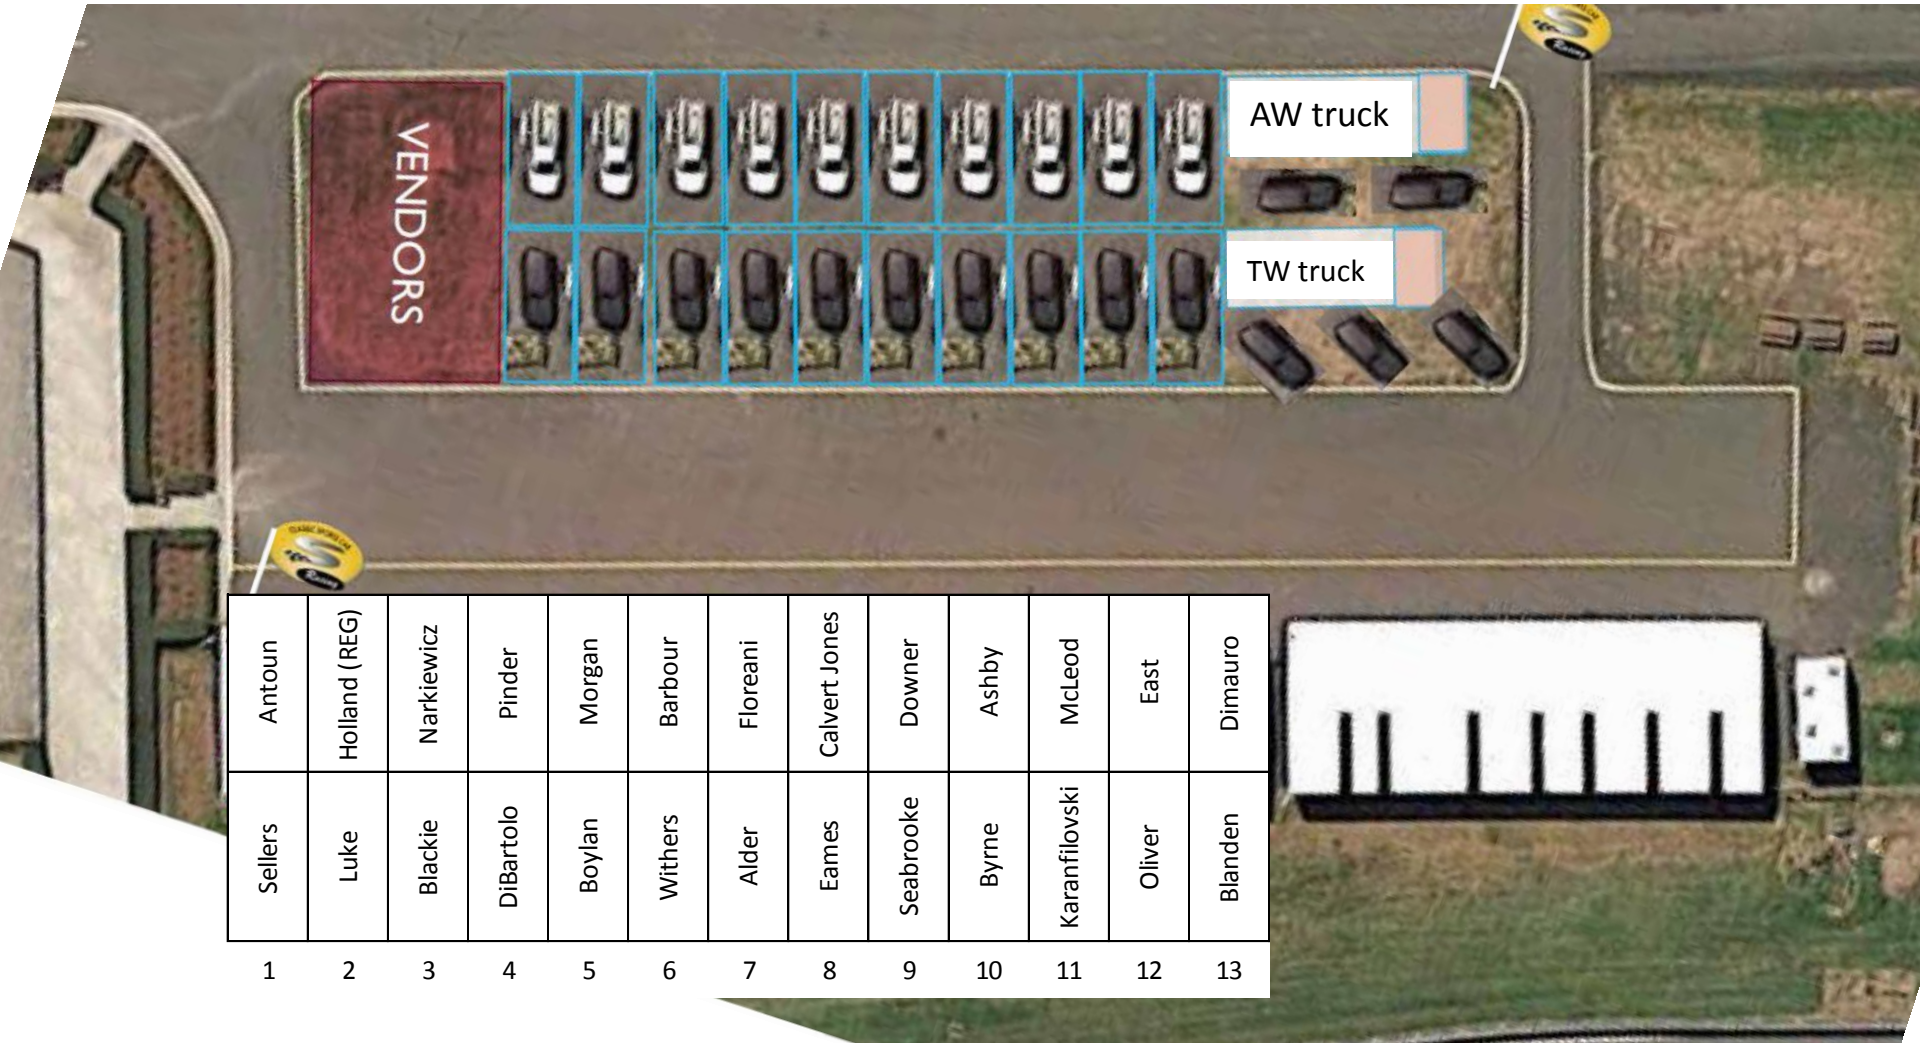

## 2017 Phillip Island Classic - Group S Paddock

- Please ensure race cars are only located in paddock area facing main apron (shown as grey cars).
- Tender cars to the rear access road (shown as white cars)
- We seek your cooperation to make the Group S paddock remain clear and look good for the weekend.
- Any large transporter or trailer that need to be left in area please advise Alex Webster or Tom Walstab asap.